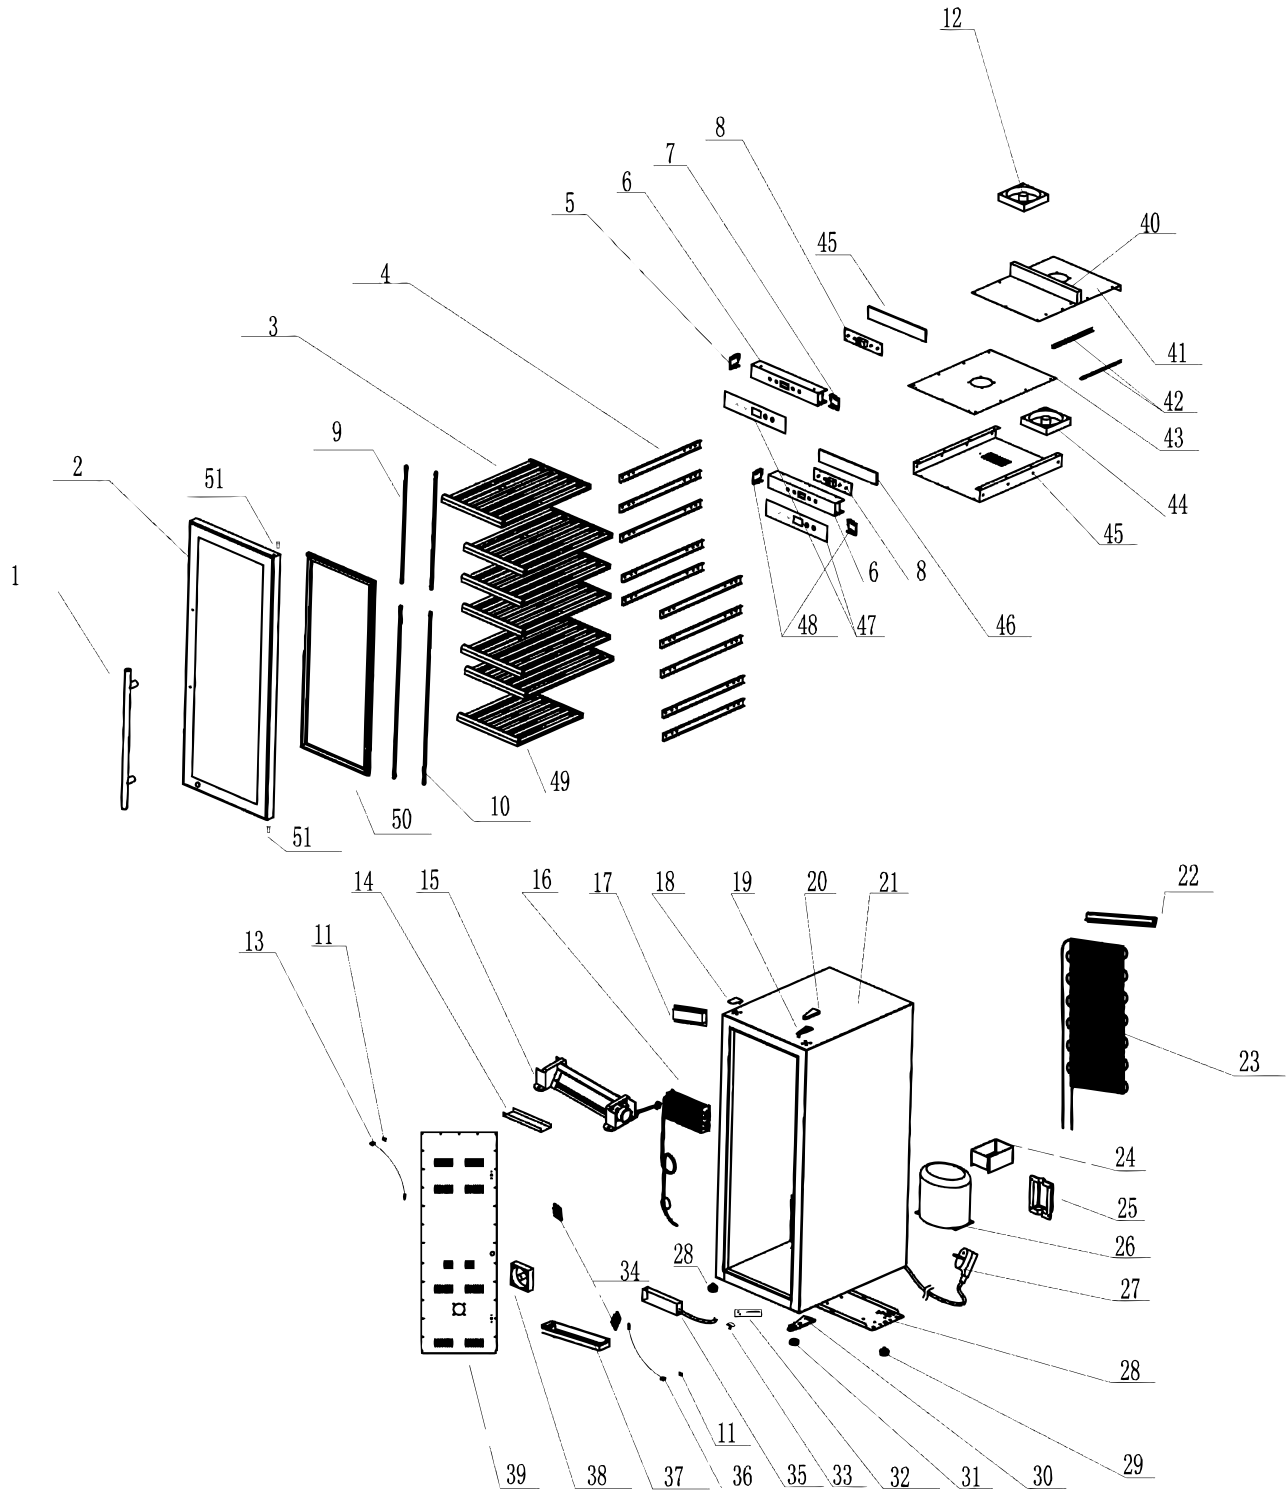

Parts Breakdown

Model WC-CN-0181-DB 48258

Parts Breakdown

Model WC-CN-0181-DB 48258

Item No.	Description	Position	Item No.	Description	Position	Item No.	Description	Position
AM683	Handle Black for 48258	1	79687	Hinge Cover for 48258	20	79704	Top Ventilation Board for 48258	41
AM684	Door Assemble Full Glass Door for 48258	2	79688	Casing for 48258	21	79705	Fixed Plate for 48258	42
79671	Upper Wood Shelf for 48258	3	68799	Condenser Strip for 48258	22	79706	Up Cover (Mid. Board) for 48258	43
79672	Sliding Trace Left for 48258	4	79690	Condenser for 48258	23	AM666	8025 Fan for 48258	44
AM667	Sliding Trace Right for 48258	4	79691	Water Tray for 48258	24	79707	Bottom Cover for 48258	45
79676	Electric Box Support Left for 48258	5	79692	Hidden Line Box for 48258	25	79677	Control Box PVC for 48258	46
79674	Control Box for 48258	6	79693	Compressor for 48258	26	AM685	Control Panel Sticker-Black for 48258	47
AM665	Electric Box Support Right for 48258	7	79694	Power Supply Cord for 48258	27	79708	Fixation Electrical Box (Down) for 48258	48
79675	Display PCB for 48258	8	79695	Compressor Support Plate for 48258	28	79709	Bottom Wood Shelf for 48258	49
68795	LED Light Strip Blue for 48258	9, 10	79696	Front Foot for 48258	29	79670	Door Gasket for 48258	50
68797	Sensor Cap Foam for 48258	11	79697	Down Hinger+Foot for 48258	30, 31	79712	Shaft Sleeve for 48258	51
79681	Fan-1 for 48258	12	68800	Lock Bracket+Plastic Cushion for 48258	32, 33	79713	Carton for 48258	52
79682	Up-Sensor for 48258	13	79700	Sensor Cap for 48258	34	64165	Slanted Shelf for 48258	53
79683	PVC Sink for 48258	14	79698	Heating Wire for 48258	35	68726	Starting Compoents for the Compressor LG MA53LBCG for 48258	54
68798	Motor General Assembly Drawing for 48258	15	79699	Down Sensor for 48258	36	69707	Key for 48258	55
79684	Evaporator for 48258	16	79711	Watershed Plate for 48258	37	68796	LED Light Strip - White for 48258	56, 57
79689	Electric Board for 48258	17	79701	8025 Fan for 48258	38	AM686	Door Limit - Full Glass Door for 48258	58
79685	Top Cover for 48258	18	68802	Back Ventilation Board for 48258	39			
79686	Upper Hinger for 48258	19	79703	Sealing (Froming) for 48258	40			